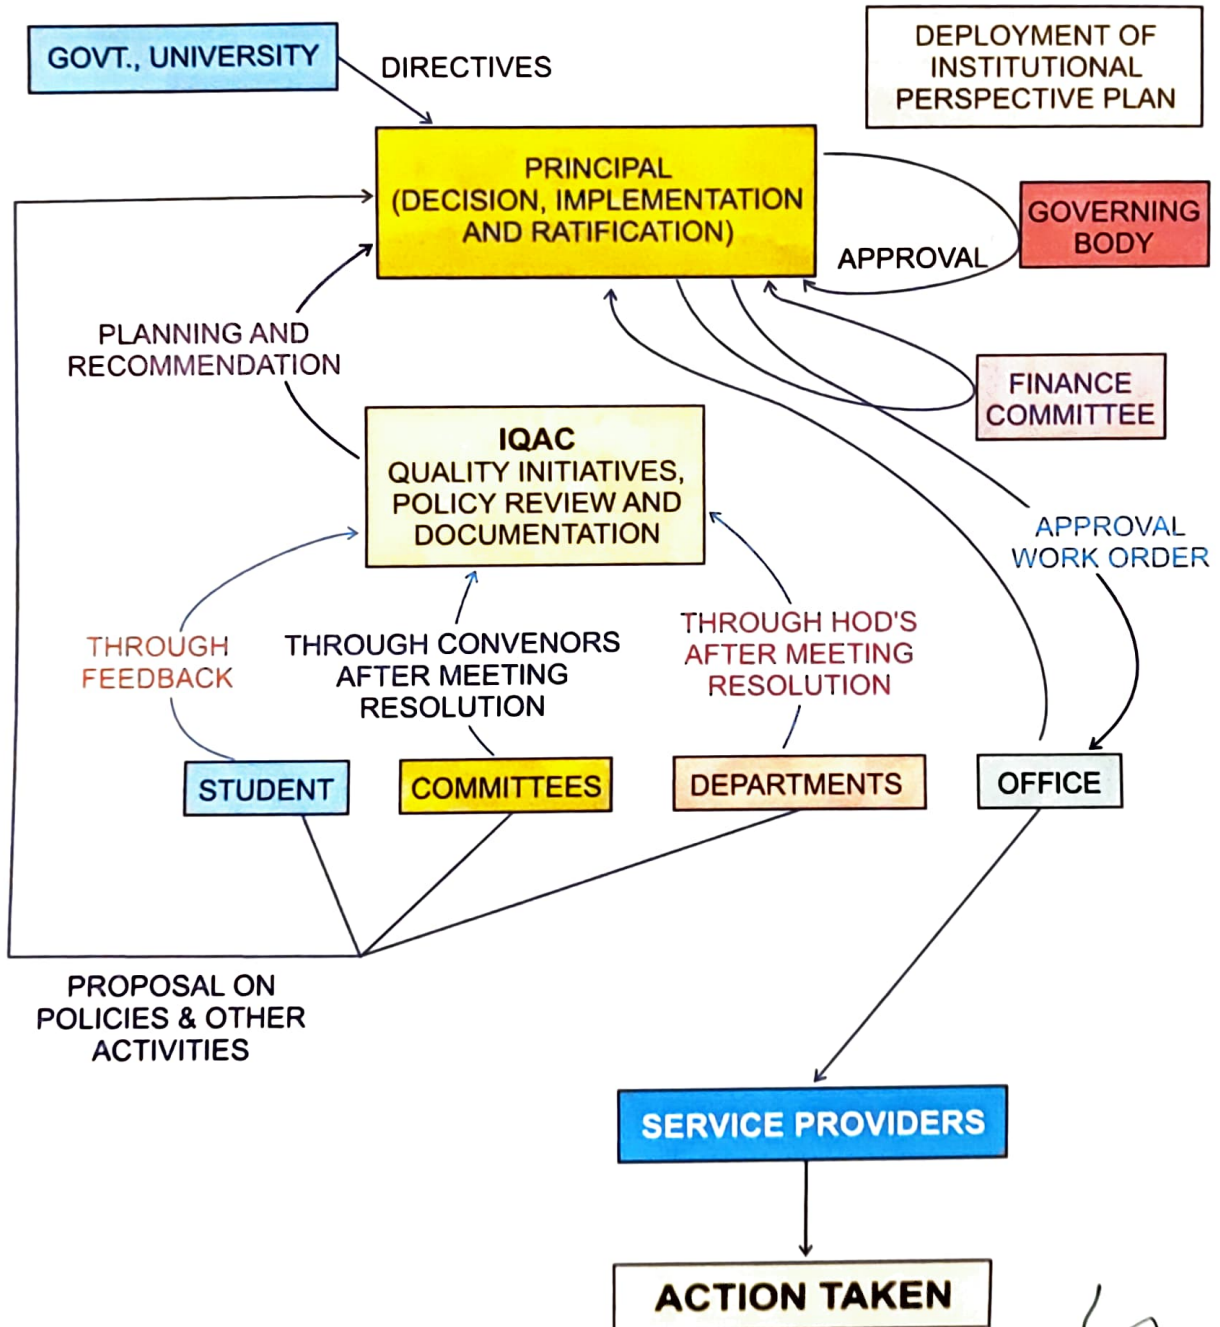

HARISHCHANDRAPUR COLLEGE

(Affiliated to the University of Gour Banga), Estd. - 2008

P.O.- Pipla, District- Malda, PIN-732125, West Bengal

Criteria / Subcriteria: 6.2.1

SUBJECT : INSTITUTIONAL PERSPECTIVE PLAN AND DEPLOYMENTS

 Prof. (Dr.) Sumit Nandi
 Principal
 Harishchandrapur College, Malda